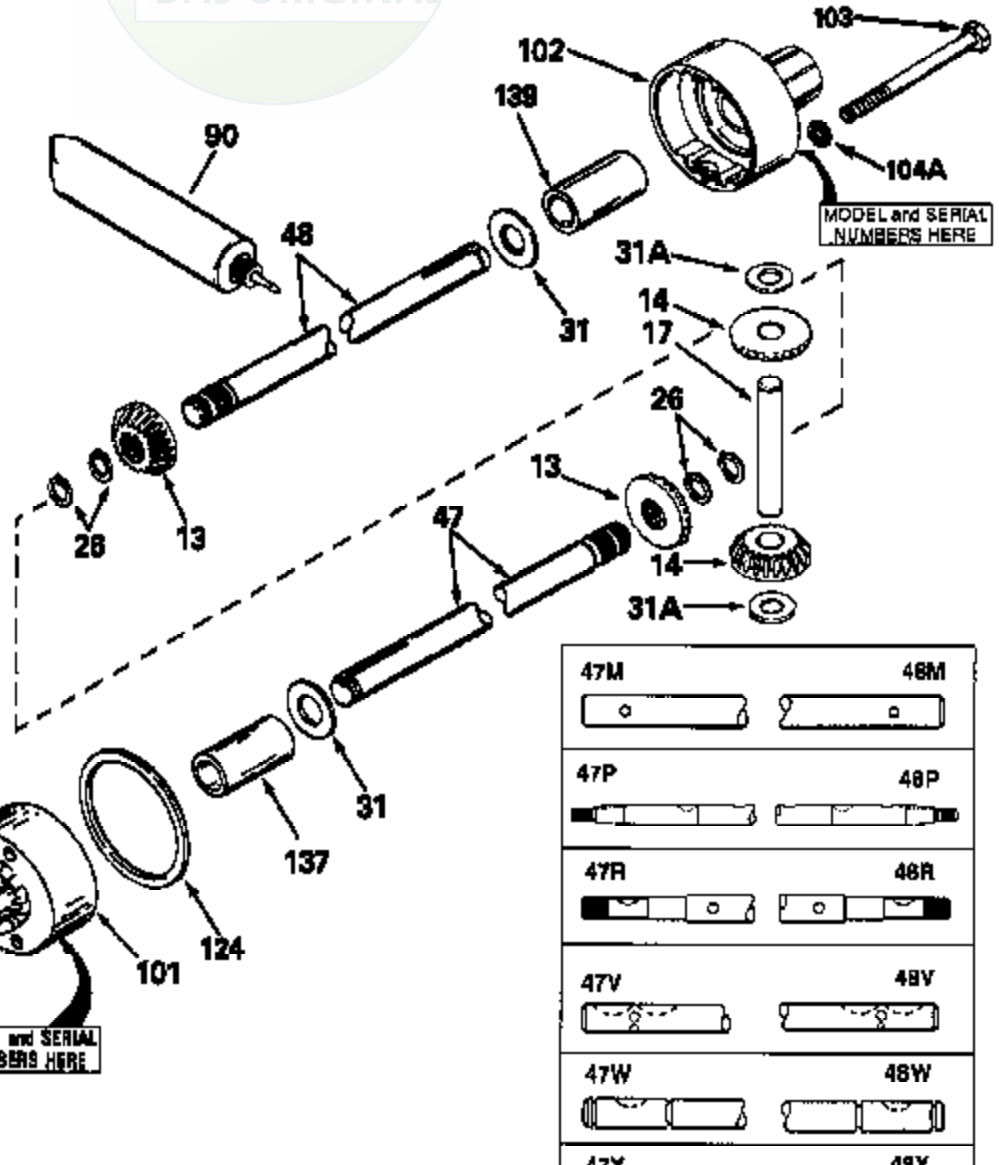

JOIST

SICHER IST DAS:
DAS ORIGINAL

47	48
47A	48A
47B	48B
47C	48C
47D	48D
47E	48E
47H	48H
47L	48L

47M	48M
47P	48P
47R	48R
47V	48V
47W	48W
47X	48X

Ref #	Part Number	Qty	Description
13	778221		Gear, Bevel (16 teeth)
14	778068		Gear, Pinion (16 teeth)
17	786040		Pin, Drive
26	792018		Ring, Retaining
26	792125		Ring, Retaining (4 required) (Pkg. of 2)
31	780001		Washer (3/4" ID x 1-1/2" OD x 1/16" t hick)
31A	780096		Washer, Thrust
47B	774801		Axle (18" long)
48B	774801		Axle (18" long)
82	786042		Sprocket. No Teeth 40. O.D. 6.650
82	786043		Sprocket. No Teeth 54. O.D. 8.823
82	786051		Sprocket. No Teeth 60. O.D. 9.841
82	786070	100-145B	Sprocket. No Teeth 48. O.D. 7.920
82	786041A	Peerless	Sprocket. No Teeth 45. O.D. 7.389
90	788067B		Grease (32 oz. bottle Bentonite greas e)
101	774344		Differential Carrier Hsg (Incl. 137)
102	774345		Differential Carrier Hsg (Incl. 139)
103	792041		Screw, 5/16-18 x 3-3/4"
104A	792061		Washer, Flat, 5/16"
104	792042		Nut, Lock, 5/16-18 (Use as required)
137	780077		Bushing (3/4" ID x 1-1/16" OD x 2-1/1 6" long)
139	780077		Bushing (3/4 ID x 1-1/16" OD x 2-1/16 " long)